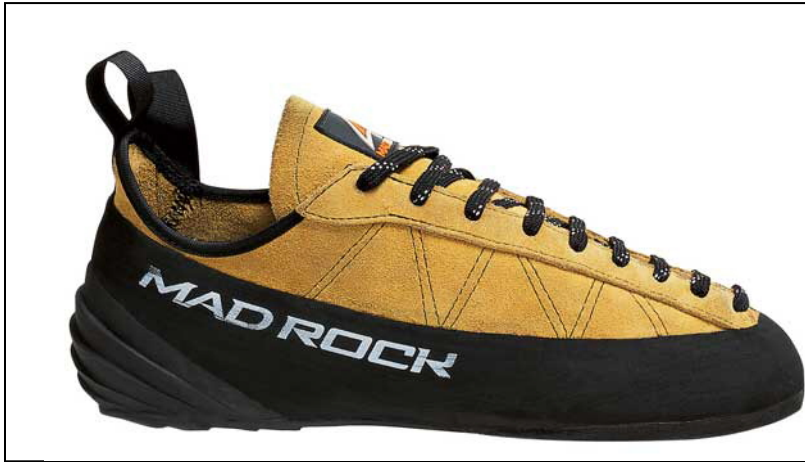

Mad Rock Phoenix Climbing Shoe (CS)

Description

The Mad Rock Phoenix is a classic rock shoe, reborn with Mad Technology. A traditionally styled shoe with lacing all the way to the toes, the Phoenix is supportive for edging, and performs exceptionally on cracks, multi-pitches, and trad routes. With its comfort, ability to fit a wide variety of feet and built to last quality, the Phoenix is ideal for climbers looking for an excellent performance-to-comfort ratio in a climbing shoe.

Specifications

Sizes: 5 to 12 in half sizes, 13, 14

(Guys generally wear street shoe size, Gals wear one size smaller.)

Rental Rates (in U.S. Dollars)

Day	Weekend	Week	Deposit	Late Fee (per day)
N/A	5.00	N/A	70.00	4.00

Climbing shoes are only available for Weekend rentals.

Mad Rock Bouldering Crash Pad (CP)

Description

Add some safety to your next Bouldering adventure. The Mad Pad is a plush five inch thick combination of open and closed cell foam to provide firm but comfortable landings. The Mad Pad folds in the center and has backpack straps for easy carrying. It can be connected to other Mad Pads for the ultimate landing zone. Specially designed straps allow the Mad Pad to be converted into a lounge chair. Rental includes the Madgic Carpet to help keep the Pad clean.